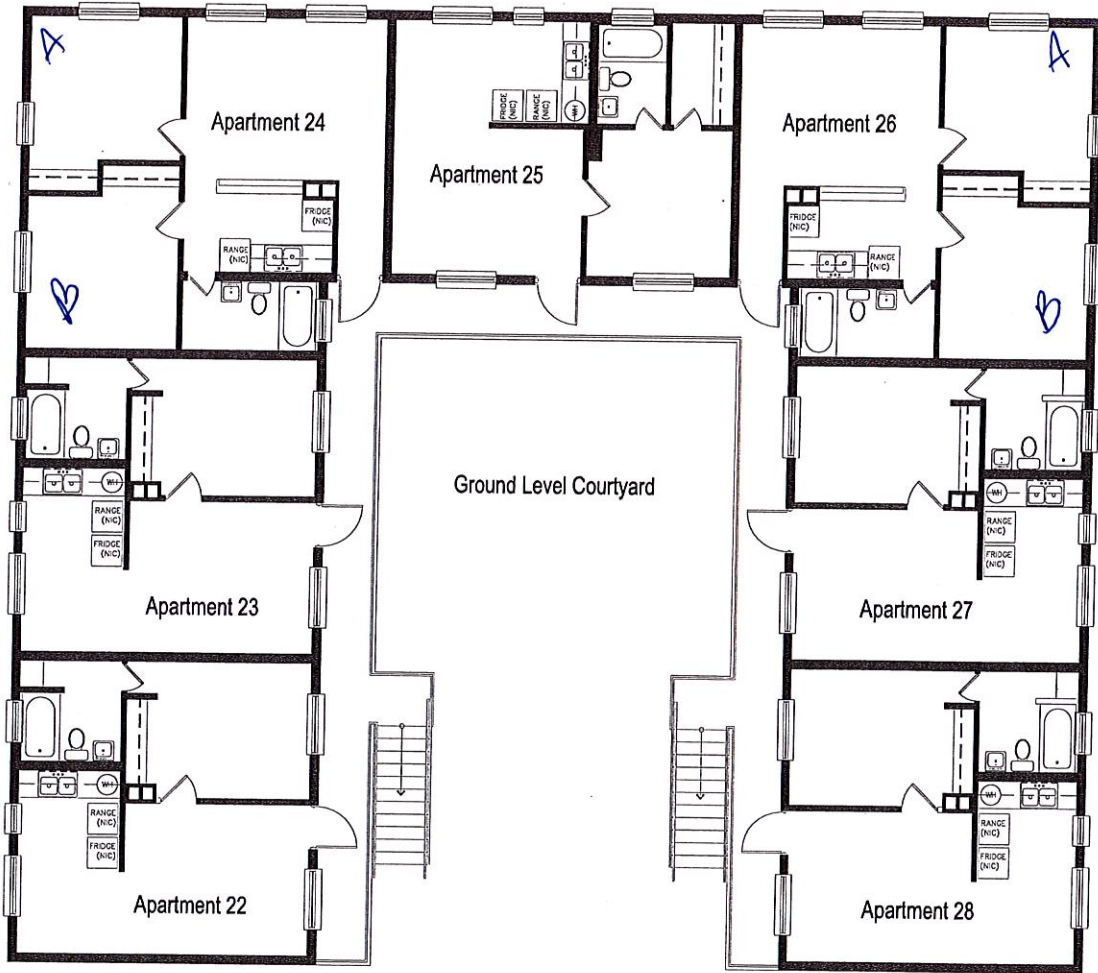

Graduate Student Housing - Welbourne
First Floor

AREA: 3,818 SQ. FT.

Revision Date 7-6-07

ROLLINS

Graduate Student Housing - Welbourne
 Second Floor
 AREA: 3,818 SQ. FT.
 REVISION DATE: 7.6.07