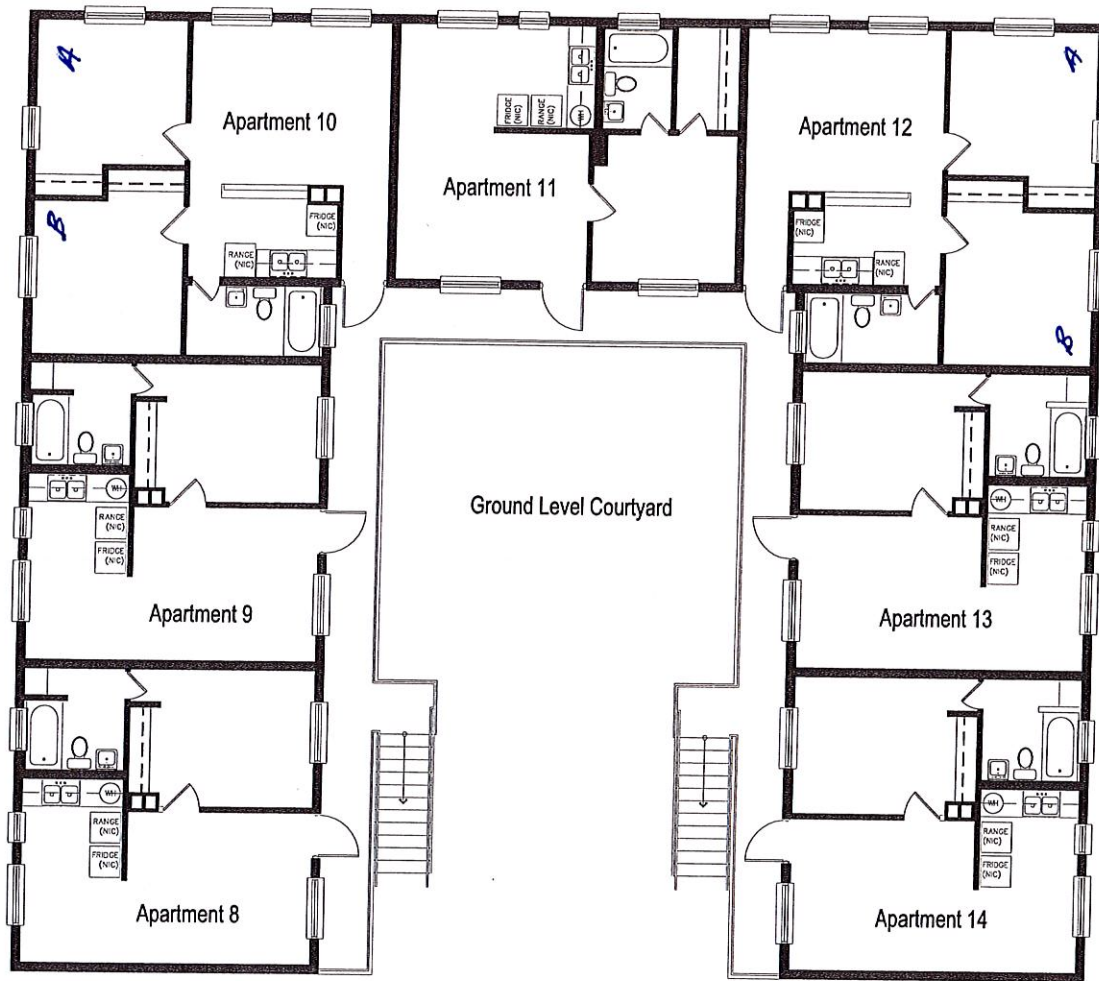

**Graduate Student Housing - New England**

First Floor

AREA: 3,818 SQ. FT.

Revision Date 7-6-07

Graduate Student Housing - New England  
 Second Floor  
 AREA: 3,818 SQ. FT.  
 REVISION DATE: 7.6.07